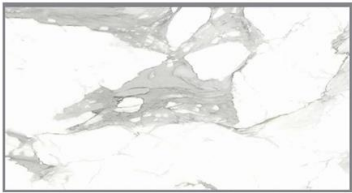

Glazed Porcelain Tiles (Finish: Glossy) *DELICATO STATUARIO 60x120*